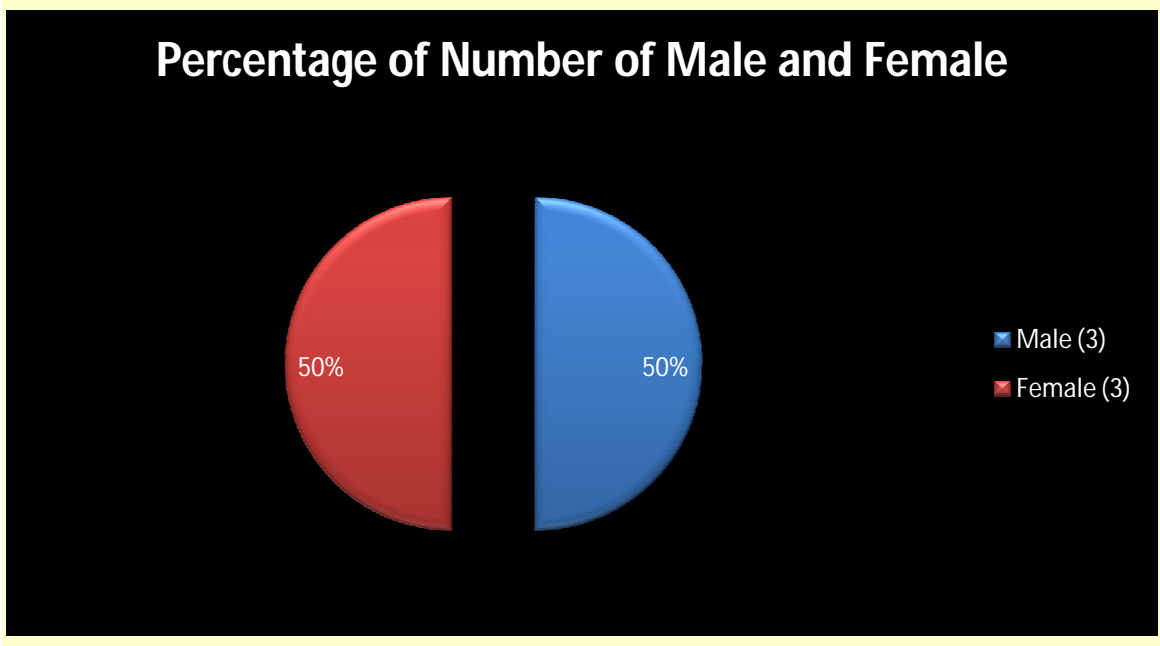

Student Enrolment Profile M.Phil. 2014-2018

Student Enrolment Profile M. Tech. 2014-2018

Percentage of Number of Students from Year 2014 to 2018

Percentage of Number of Male and Female from Year 2014 to 2018