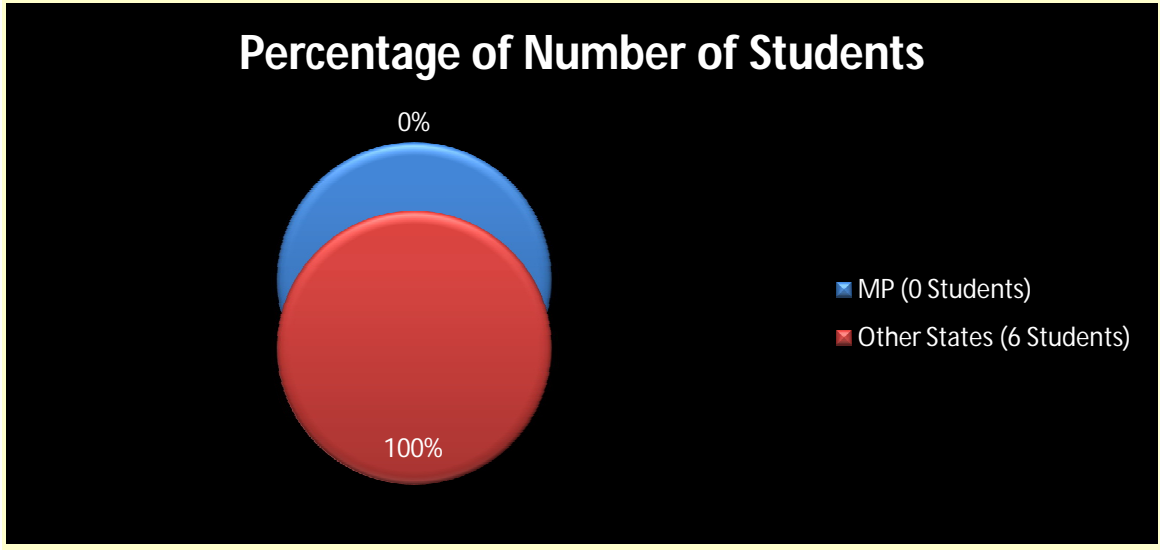

Student Enrolment Profile M.Phil. 2014-2018

Student Enrolment Profile M. Tech. 2014-2018

Percentage of Number of Students from Year 2014 to 2018

Percentage of Number of Male and Female from Year 2014 to 2018