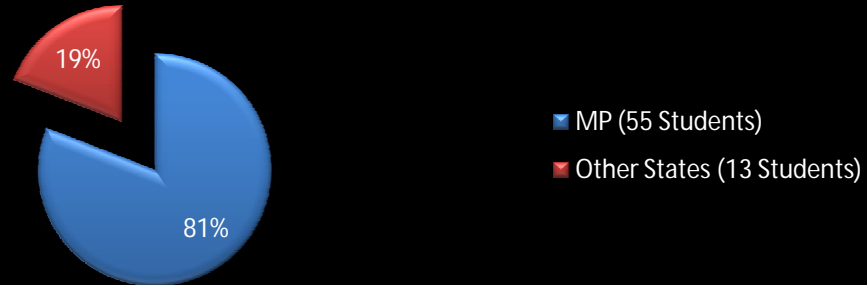

Student Enrolment Profile M.Phil. 2014-2018

Student Enrolment Profile M. Tech. 2014-2018

Percentage of Number of Students from Year 2014 to 2018

Percentage of Number of Male and Female from Year 2014 to 2018